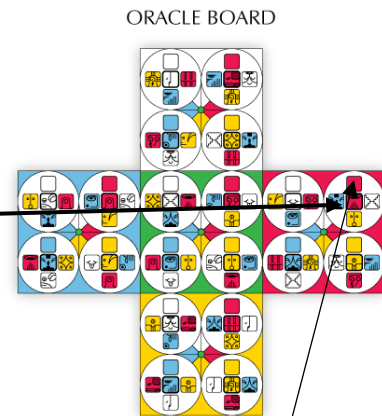

PLANETARY ORBIT

Each galactic signature of your Cosmic Identity is defined by a five-part structure called the Destiny Oracle. On the graphic below, each five-part cross is a Destiny Oracle. To find your oracle, locate the cross which has your Solar Seal in the center. For example if you are a Red Dragon, find the cross with the Red Dragon solar seal in the center.

The purpose of a planet is to hold its orbit in relation to the other planetary orbits and altogether in relation to the Sun or stellar unit of the evolving star system. The frequencies of the planets in relationship to each other account for the creation of different stages or aspects of consciousness.

Then use the chart below to find your guide Solar Seal (the blank square at the top of the five-part cross). The graphic below describes the powers of

the individual pieces of the oracle. In this system the five fold energetic weaving defines a galactic signature or code. Referred to as an Oracle, it is a way explore your personal galactic signature and the energies of any date.

Then use the chart to find your guide Solar Seal (the blank square at the top of the five-part cross). The graphic below also describes the powers of the individual pieces of the oracle.