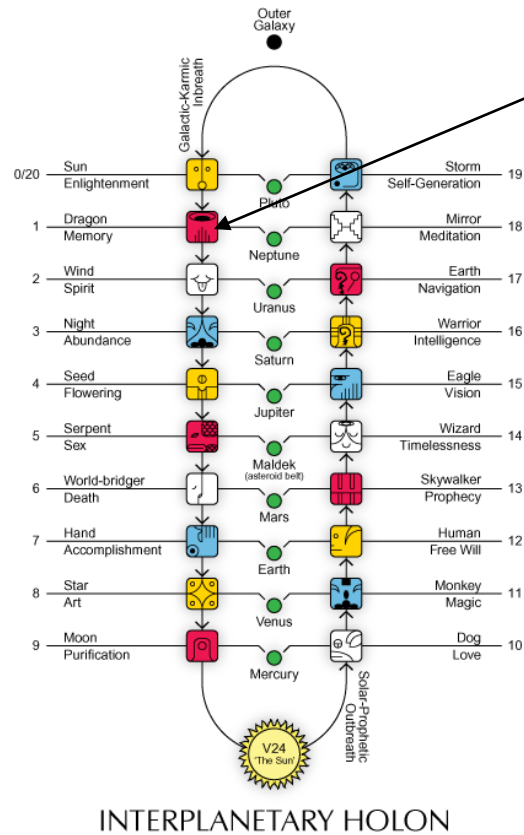

PLANETARY ORBIT

Each galactic signature of your Cosmic Identity is defined by a five-part structure called the Destiny Oracle. On the graphic below, each five-part cross is a Destiny Oracle. To find your oracle, locate the cross which has your Solar Seal in the center. For example if you are a Red Dragon, find the cross with the Red Dragon solar seal in the center.

The purpose of a planet is to hold its orbit in relation to the other planetary orbits and altogether in relation to the Sun or stellar unit of the evolving star system. The frequencies of the planets in relationship to each other account for the creation of different stages or aspects of consciousness.

Your Dreamspell Galactic Signature (Solar Seal + Tone) is coded by your month, day, and year of birth. This would appear at the center and is marked Destiny on the diagram. that is further below, Directly below is an example of what your Galactic Signature might look like when combining the Solar Seal + Tone. I'll use Blue Crystal (12) Eagle as an example .

Then use the chart to find your guide Solar Seal (the blank square at the top of the five-part cross). The graphic below also describes the powers of the individual pieces of the oracle.