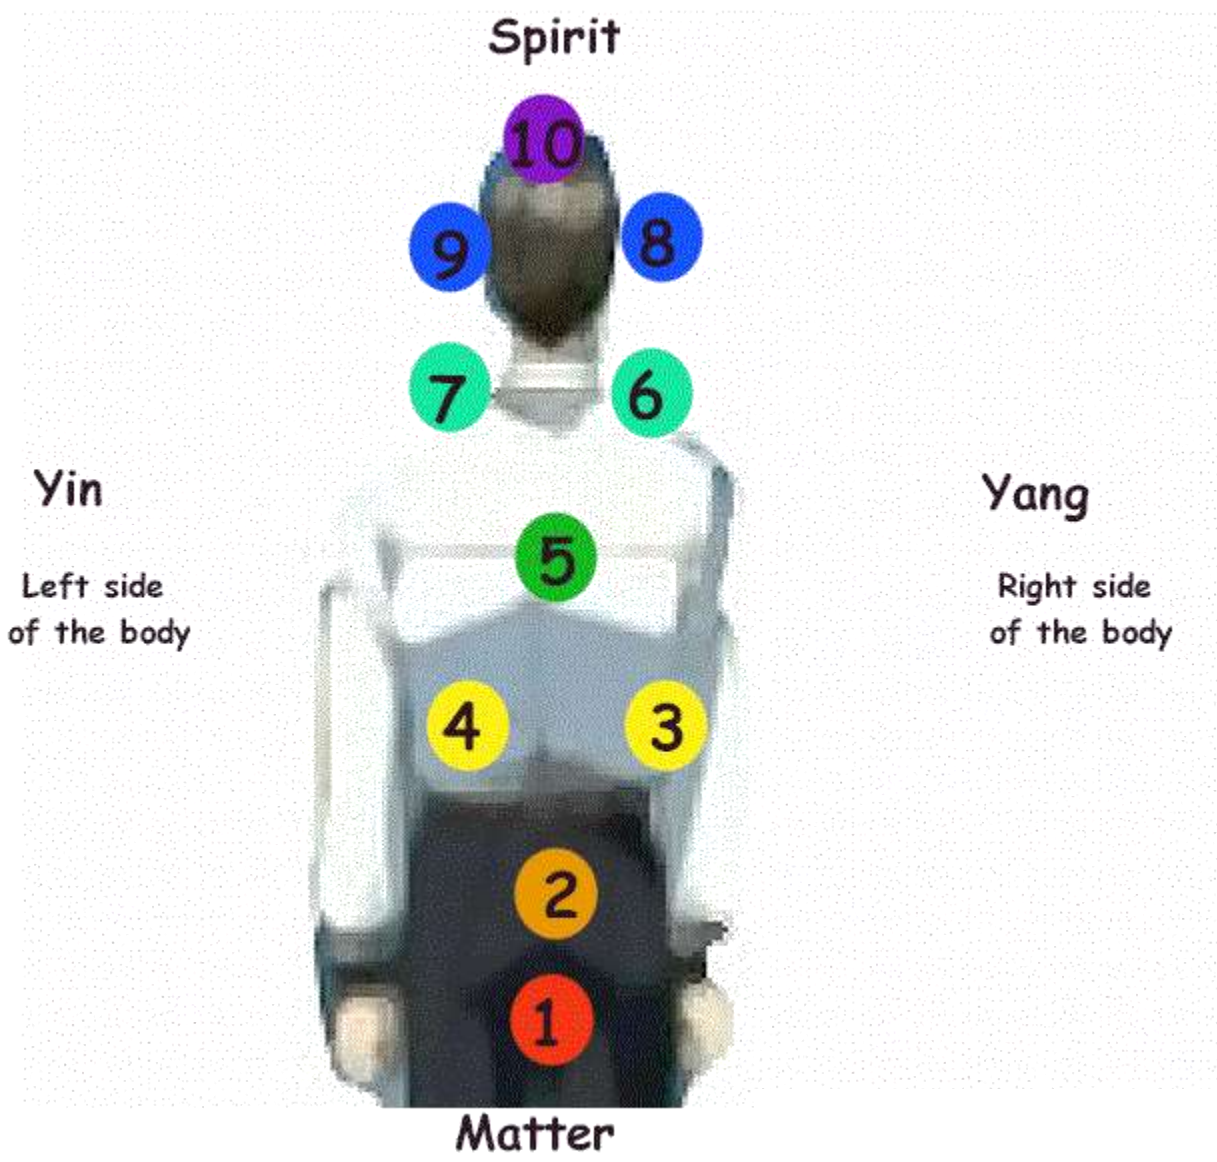

Let's link masculine and feminine chakras :