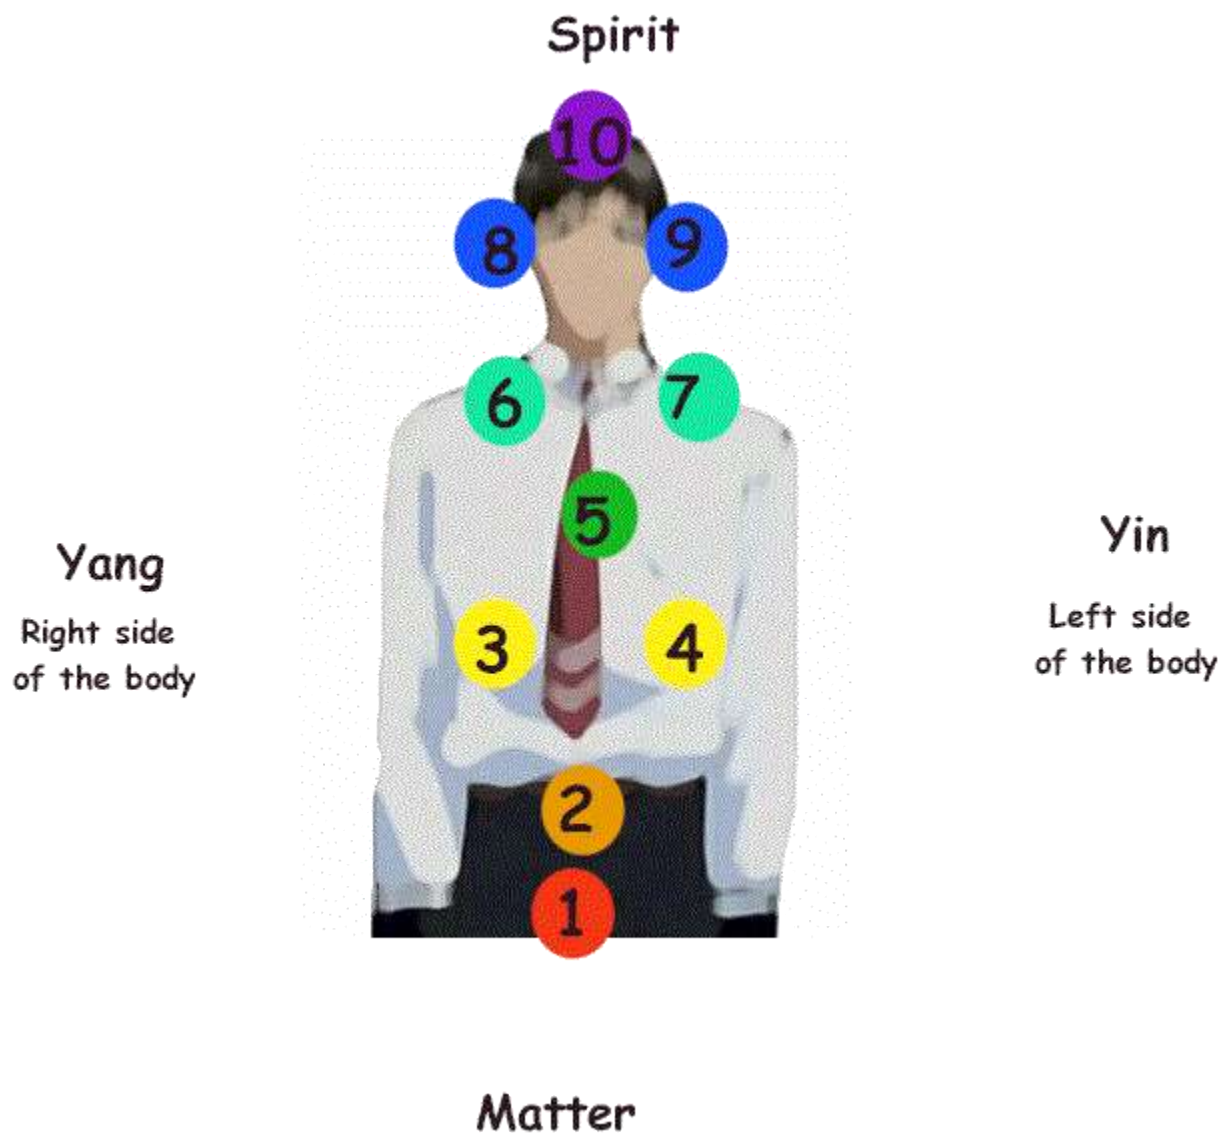

6	Ego, communication = 6	Yang Visuddha	To speak, mouth	Mars	iron
5	Love, Openness = Humanity = 5	Heart: Anahata	Heart, circulatory system, blood	Sun	gold
4	Control of emotions Social abilities = stability = 4	Yin : Navel	Digestive system: 2nd phase assimilation,	Venus	copper
3	Work = Business = masonry = 3	Yang: Solar Plexus: Manipura	Digestive system: 1st phase: digestion	Mercury	mercury
2	Sexual energy = 1+1 = 2	Sex Swadhistana	Reproductive organs	Moon	silver
1	Physical energy, will to live, survival = basis = 1	Root Mulhadara	Spinal column, Adrenal	Earth	---