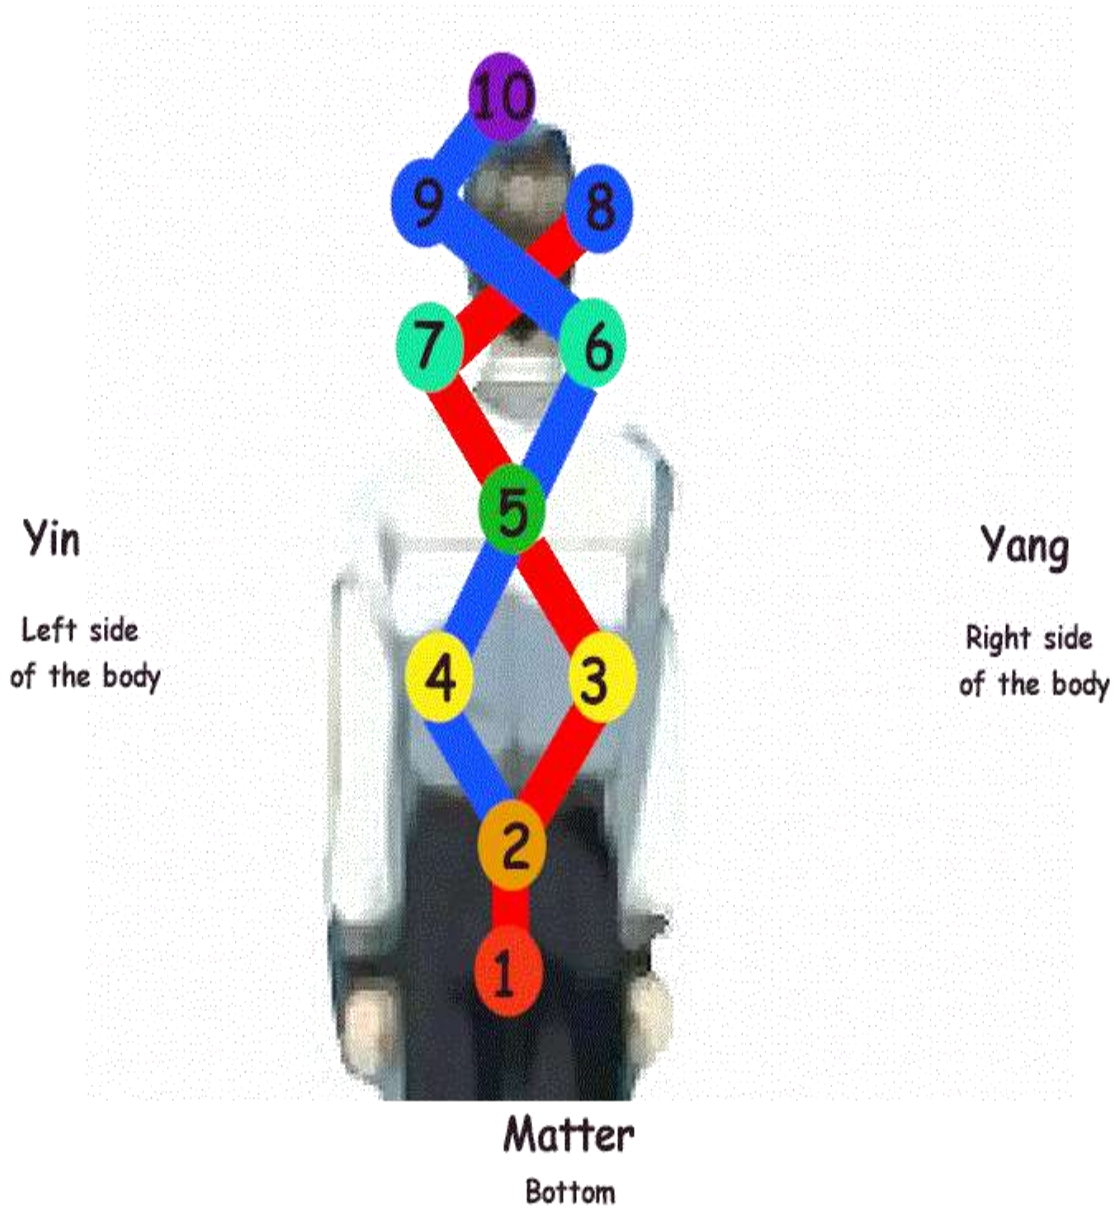

Note that the right hand, the right side of the body is more YANG than the left side of the body.

Look at the back of the body, you'll obtain the symmetric yin Yang tree:

Spirit

Yin

Left side
of the body

Yang

Right side
of the body

Matter

Spirit

Yang

Right side
of the body

Yin

Left side
of the body

Matter

6	Ego, communication = 6	Yang Visuddha	To speak, mouth	Mars	iron
5	Love, Openness = Humanity = 5	Heart: Anahata	Heart, circulatory system, blood	Sun	gold
4	Control of emotions Social abilities = stability = 4	Yin : Navel	Digestive system: 2nd phase assimilation,	Venus	copper
3	Work = Business = masonry = 3	Yang: Solar Plexus: Manipura	Digestive system: 1st phase: digestion	Mercury	mercury
2	Sexual energy = 1+1 = 2	Sex Swadhistana	Reproductive organs	Moon	silver
1	Physical energy, will to live, survival = basis = 1	Root Mulhadara	Spinal column, Adrenal	Earth	---

Let's link masculine and feminine chakras :

Spirit

Top

Masculine and **Feminine** Chakras