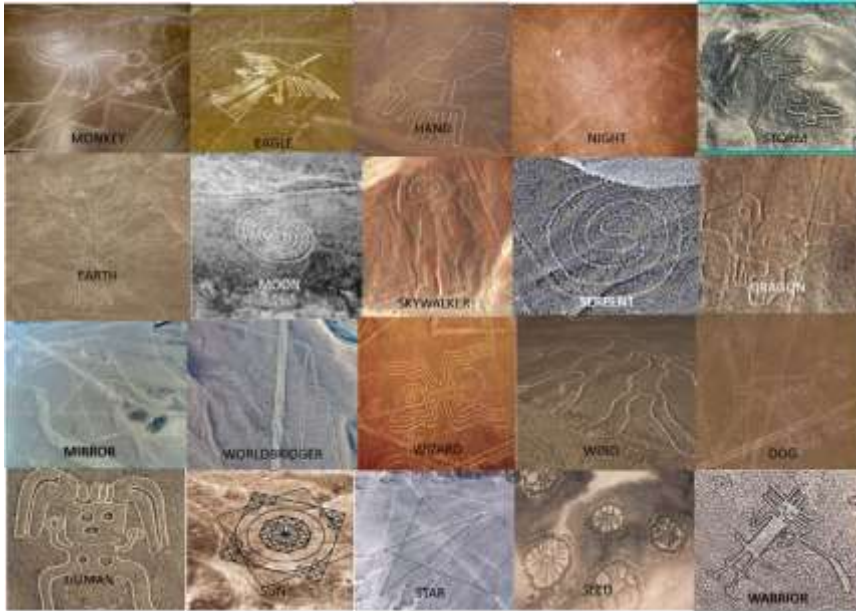

COSMIC IDENTITY AND DECODER

Throughout history and many locations throughout the Universe, we see the evidence of the twenty tribes.

COSMIC IDENTITY – MULTIDIMENSIONAL

TWENTY ORIGINAL TRIBES

Our Cosmic Identity is our soul's unique spiritual identity that exists in perpetuity. Our Cosmic Identity is our inquiry into our origination identity, our universal identity and our human aspects and behaviors that transcends borders and categorizations. Cosmic Identity studies the patterns that form the building blocks of the natural world, the Galaxies, the Cosmos and the relationship between our human body to the cosmos.

These are the twenty original energies that were created and comprehended throughout all dimensional spaces and time. Our One True Self.

GALACTIC SIGNATURE – THIRD DIMENSIONAL

Your Galactic signature is the transformation of your original energies into the third dimension. The development of an ego centric and emotional being.