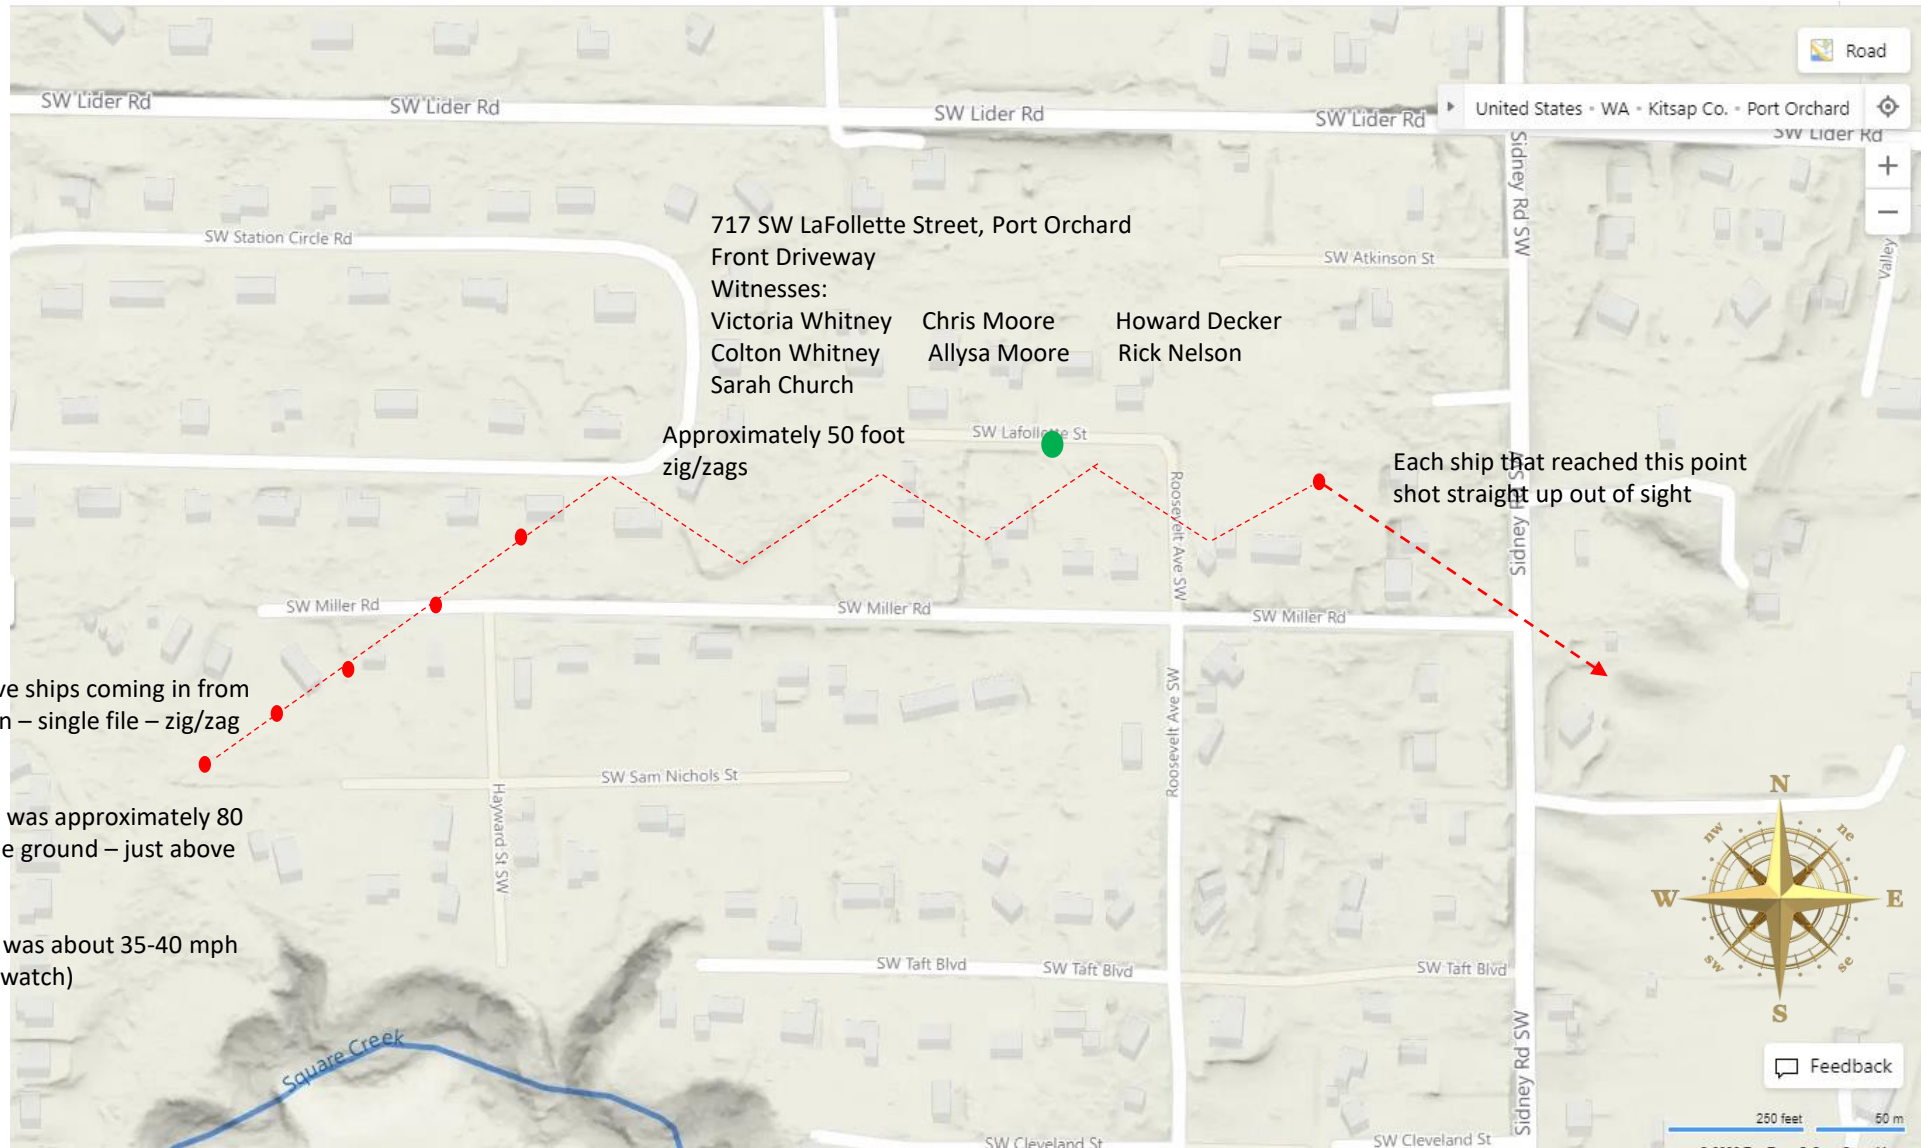

Body Width: 30 – 35 feet

July 4, 2018 - 8:06 PM - Still light out - Clear skies – 79 degrees Observed for 22 minutes

Kitsap County Map

July 4, 2018 - 8:06 PM - Still light out - Clear skies - 79 degrees

Observed five ships coming in from south westerly direction – single file – zig/zag pattern

Their height was approximately 80 feet from the ground – just above tree line

Their speed was about 35-40 mph (clocked on watch)