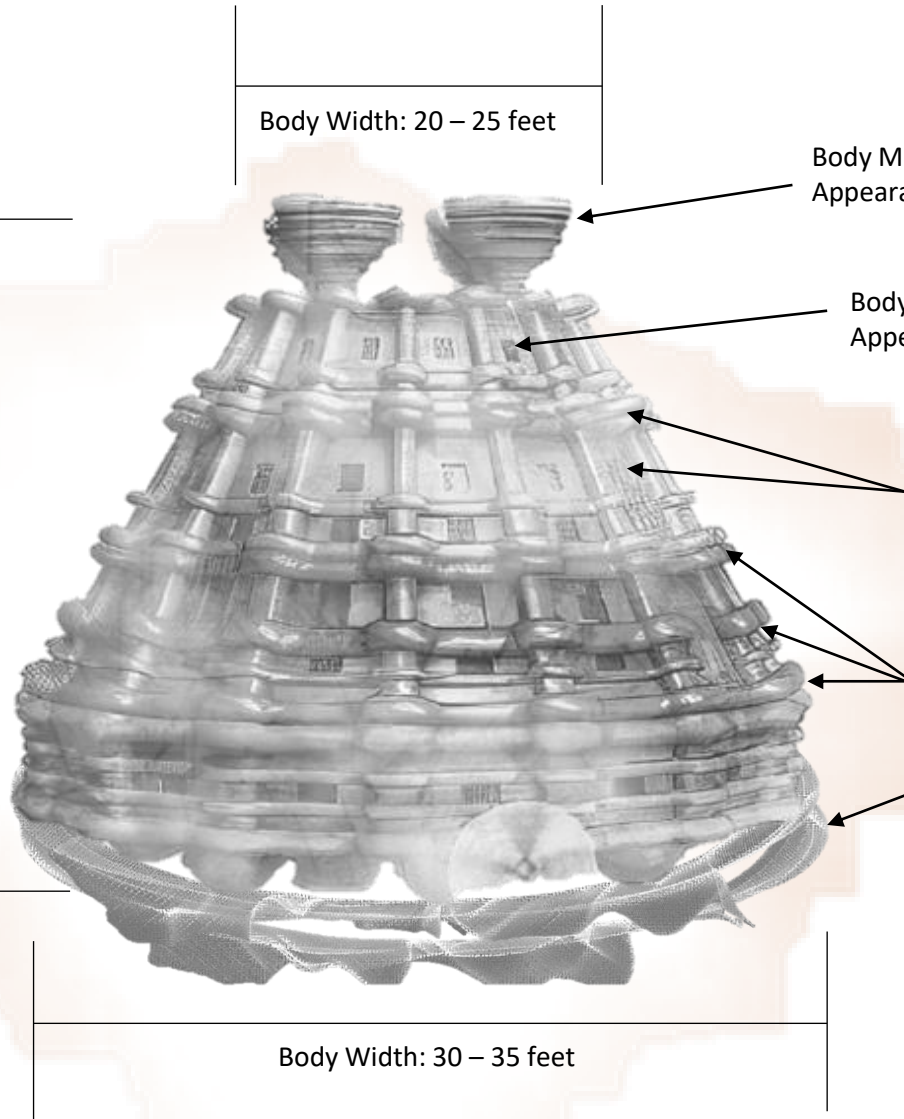

Craft Shape: Cone  
Body Style: Vimana  
Sound: None  
Odor: None  
Vibration: None  
Visibility: Opaque  
Body Movement: Forward Motion/Directional  
Circumference Motion: No Spinning

Total Body Height 35 – 40 feet

Appearance: Glowing – like a heat vapor around outside

Body Width: 20 – 25 feet

Body Material: Metallic looking  
Appearance: Like flexible rings – something like docking

Body Material: Metallic looking  
Appearance: Polarized

Body Material: Metallic looking  
Appearance: Not shiny – sort of dull  
Color: Silver

Material: Metallic looking  
Color: Dark Red

- Bright Yellow Ring – like some type of energy
- Propulsion
- Pulsing with movement

Body Width: 30 – 35 feet

July 4, 2018 - 8:06 PM - Still light out - Clear skies – 79 degrees Observed for 22 minutes

Kitsap County Map

July 4, 2018 - 8:06 PM - Still light out - Clear skies - 79 degrees

Observed five ships coming in from south westerly direction – single file – zig/zag pattern