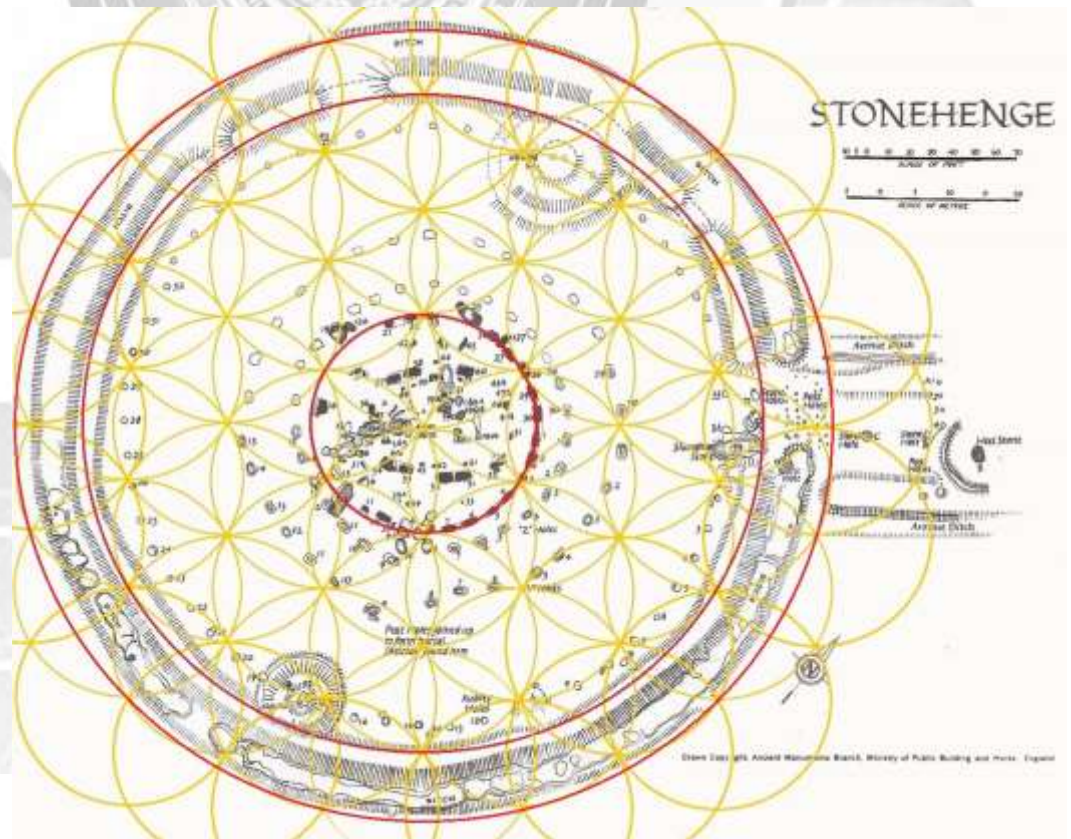

The synchronicity of the universe is determined by certain mathematical constants which express themselves in the form of 'patterns' and 'cycles' in nature. Every energetic creation possesses a harmonious and measurable structure that we refer to as Sacred Geometry. Sacred geometry ascribes symbolic and sacred intentions to certain geometric shapes and certain geometric proportions.

The cumulative effect of sacred geometry is the connection between the microcosm and the macrocosm.

These displays of mathematical and geometric constants are confirmation that certain proportions are woven into the very fabric of nature.

Recognizing the significance of this simple fact offers us the means to understand how